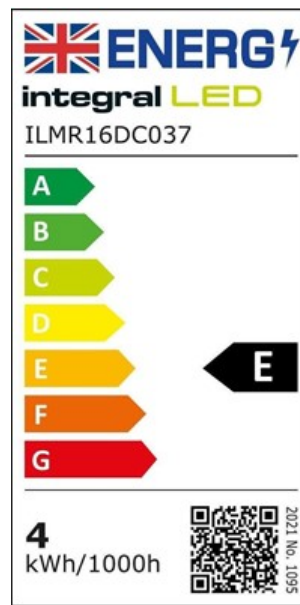

Packaging

Package Weight (g):	54
Package Length (mm):	60
Package Width (mm):	55
Package Depth (mm):	55
Qty per euro pallet:	3300

[Portal.integral-led.com](https://portal.integral-led.com)